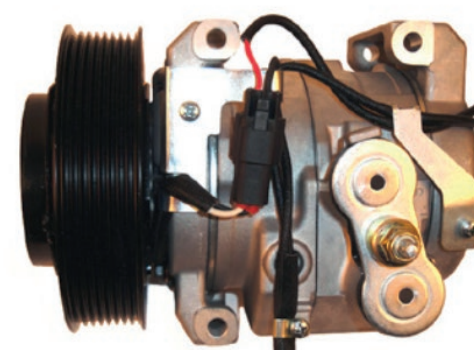

PART NUMBER	PART DESCRIPTION	APPLICATION
HVDAPL-620110698	DRIER 75X255 3/8" MO-3/8" MO	MACK, NAVISTAR / INTERNATIONAL, PACCAR
HVDAPL-620119040	DRIER 75X255 QK CON-QK CON	FREIGHTLINER
HVDAPL-620119040	DRIER 75X255 QK CON-QK CON	FREIGHTLINER
HVDAPL-620113849	DRIER 75X260 #6SLIMLINE-#6SLIMLINE	FREIGHTLINER
HVDAPL-620118501	DRIER 75X280 PAD-PAD	PACCAR
HVDAPL-620115859	DRIER 76X272 3/8" PAD-3/8" PAD	PACCAR
HVDAPL-620120756	IN-LINE DRIER 76X245 7/8" ORS-7/8" ORS	THERMOKING
HVDAPL-620115083	IN-LINE DRIER 80X150 5/8" ORS-5/8" ORS	THERMOKING
HVDAPL-620113073	IN-LINE DRIER 93X240 3/4" ORS-5/8" ORS	THERMOKING
HVDAPL-620120457	IN-LINE DRIER 93X240 5/8" ORS-5/8" ORS	THERMOKING
EXPANSION VALVES		
HVDAPL-620710222	EXPANSION BLOCK VALVE	FREIGHTLINER, MACK, NAVISTAR / INTERNATIONAL, PACCAR, VOLVO
HVDAPL-620715597	EXPANSION VALVE	FREIGHTLINER, MACK, NAVISTAR / INTERNATIONAL, PACCAR, VOLVO
TRINARY SWITCHES		
HVDAPL-623014245	TRINARY SWITCH M/F HD TRUCK	MACK, NAVISTAR / INTERNATIONAL, PACCAR
HVDAPL-623016348	TRINARY SWITCH M/F HD TRUCK	MACK, NAVISTAR / INTERNATIONAL, PACCAR
EGR COOLERS		
HVDAPL-621319071	EGR COOLER (EXHAUST) NAV. MAXFORCE	NAVISTAR / INTERNATIONAL
HVDAPL-621318382	EGR COOLER (INTAKE) NAV. MAXFORCE	NAVISTAR / INTERNATIONAL
HVDAPL-621314514	EGR COOLER FD 6.0L/INTL VT365	NAVISTAR / INTERNATIONAL
HVDAPL-621316500	EGR COOLER NAVISTAR DT466 MTING KT	NAVISTAR / INTERNATIONAL